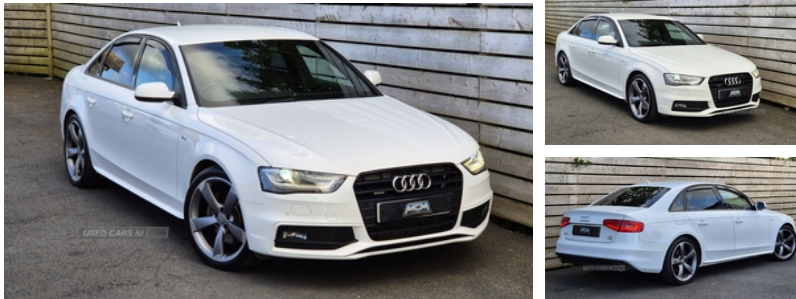

## Audi A4 3.0 TDI Quattro Black Edition 4dr S Tronic | Sep 2014

### 3. 0 TDI V6 QUATTRO 4 WHEEL DRIVE

AUDI A4 3.0 TDI V6 QUATTRO IN IBIS WHITE

250 BHP 3.0 V6 DIESEL 4 WHEEL DRIVE

BANG AN OLUSEN SOUND SYSTEM  
FULL TECH PACK  
SAT NAV ETC

£7595

FINANCE AVAILABLE

<b>Miles:</b>	125000
<b>Fuel Type:</b>	Diesel
<b>Transmission:</b>	Semi-Automatic
<b>Colour:</b>	White
<b>Engine Size:</b>	2967
<b>CO2 Emission:</b>	149
<b>Tax Band:</b>	F (£210 p/a)
<b>Body Style:</b>	Saloon
<b>Insurance group:</b>	34E
<b>Reg:</b>	WJZ4983