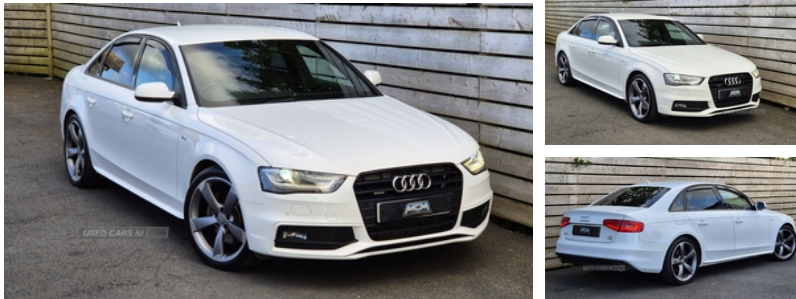

## Audi A4 3.0 TDI Quattro Black Edition 4dr S Tronic | Sep 2014

### 3.0 TDI V6 QUATTRO 4 WHEEL DRIVE

AUDI A4 3.0 TDI V6 QUATTRO IN IBIS WHITE

250 BHP 3.0 V6 DIESEL 4 WHEEL DRIVE

BANG AN OLUSEN SOUND SYSTEM  
FULL TECH PACK  
SAT NAV ETC

£7595

FINANCE AVAILABLE

|                         |                |
|-------------------------|----------------|
| <b>Miles:</b>           | 125000         |
| <b>Fuel Type:</b>       | Diesel         |
| <b>Transmission:</b>    | Semi-Automatic |
| <b>Colour:</b>          | White          |
| <b>Engine Size:</b>     | 2967           |
| <b>CO2 Emission:</b>    | 149            |
| <b>Tax Band:</b>        | F (£210 p/a)   |
| <b>Body Style:</b>      | Saloon         |
| <b>Insurance group:</b> | 34E            |
| <b>Reg:</b>             | WJZ4983        |